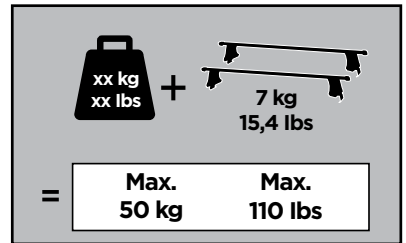

ISO 11154-E

141584

C.20120627
519-1584-02

Bring your life

thule.com

168 x2

204 x1

206 x1

1062 x2

1063 x2

x1

x1

1

	X (scale)	X (mm)	X (inch)
HYUNDAI ix20 , 5-dr Hatchback, 10-	40,5	1056	41 ⁵ / ₈
HYUNDAI ix20 , 5-dr Hatchback, 10- (with glass roof)	40,5	1056	41 ⁵ / ₈
KIA Venga , 5-dr Hatchback, 10-	40,5	1056	41 ⁵ / ₈
KIA Venga , 5-dr Hatchback, 10- (with glass roof)	40,5	1056	41 ⁵ / ₈