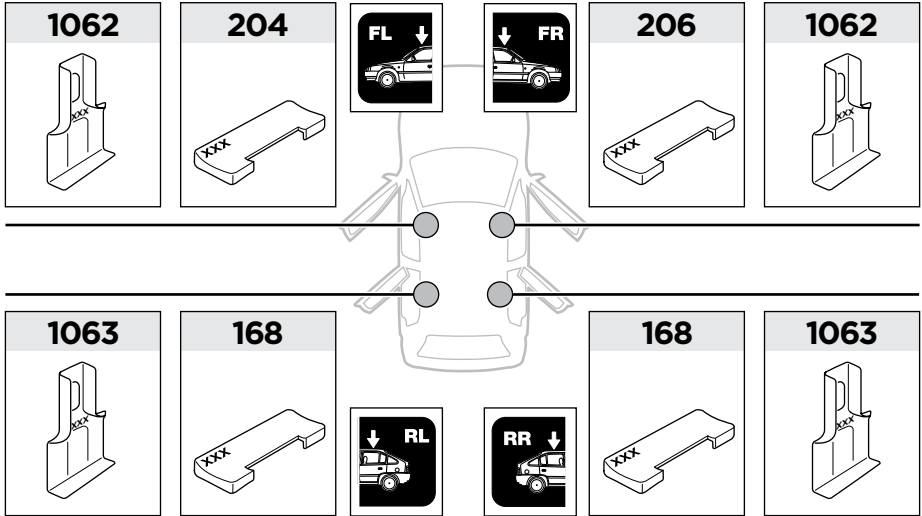

	Y (scale)	Y (mm)	Y (inch)
HYUNDAI ix20 , 5-dr Hatchback, 10-	37,5	1026	40 ³ / ₈
HYUNDAI ix20 , 5-dr Hatchback, 10- (with glass roof)	37,5	1026	40 ³ / ₈
KIA Venga , 5-dr Hatchback, 10-	37	1021	40
KIA Venga , 5-dr Hatchback, 10- (with glass roof)	37,5	1026	40 ³ / ₈

2

HYUNDAI ix20, 5-dr Hatchback, 10-

HYUNDAI ix20, 5-dr Hatchback, 10- (with glass roof)

KIA Venga, 5-dr Hatchback, 10-

KIA Venga, 5-dr Hatchback, 10- (with glass roof)

3

	W (mm)	Z (mm)	W (inch)	Z (inch)
HYUNDAI ix20 , 5-dr Hatchback, 10-	270	700	10 ⁵/₈	27 ¹/₂
HYUNDAI ix20 , 5-dr Hatchback, 10- (with glass roof)	175	620	6 ⁷/₈	24 ³/₈
KIA Venga , 5-dr Hatchback, 10-	270	635	10 ⁵/₈	24 ⁷/₈
KIA Venga , 5-dr Hatchback, 10- (with glass roof)	175	620	6 ⁷/₈	24 ³/₈