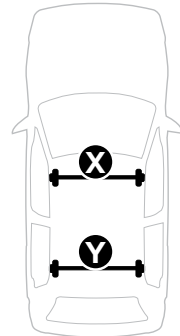

1062 x2

1063 x2

x1

x1

1

	X (scale)	X (mm)	X (inch)
HYUNDAI ix20 , 5-dr Hatchback, 10-	40,5	1056	41 ⁵ / ₈
HYUNDAI ix20 , 5-dr Hatchback, 10- (with glass roof)	40,5	1056	41 ⁵ / ₈
KIA Venga , 5-dr Hatchback, 10-	40,5	1056	41 ⁵ / ₈
KIA Venga , 5-dr Hatchback, 10- (with glass roof)	40,5	1056	41 ⁵ / ₈

	Y (scale)	Y (mm)	Y (inch)
HYUNDAI ix20 , 5-dr Hatchback, 10-	37,5	1026	40 ³ / ₈
HYUNDAI ix20 , 5-dr Hatchback, 10- (with glass roof)	37,5	1026	40 ³ / ₈
KIA Venga , 5-dr Hatchback, 10-	37	1021	40
KIA Venga , 5-dr Hatchback, 10- (with glass roof)	37,5	1026	40 ³ / ₈

2

HYUNDAI ix20, 5-dr Hatchback, 10-

HYUNDAI ix20, 5-dr Hatchback, 10- (with glass roof)

KIA Venga, 5-dr Hatchback, 10-

KIA Venga, 5-dr Hatchback, 10- (with glass roof)

3

	W (mm)	Z (mm)	W (inch)	Z (inch)
HYUNDAI ix20 , 5-dr Hatchback, 10-	270	700	10 ⁵/₈	27 ¹/₂
HYUNDAI ix20 , 5-dr Hatchback, 10- (with glass roof)	175	620	6 ⁷/₈	24 ³/₈
KIA Venga , 5-dr Hatchback, 10-	270	635	10 ⁵/₈	24 ⁷/₈
KIA Venga , 5-dr Hatchback, 10- (with glass roof)	175	620	6 ⁷/₈	24 ³/₈