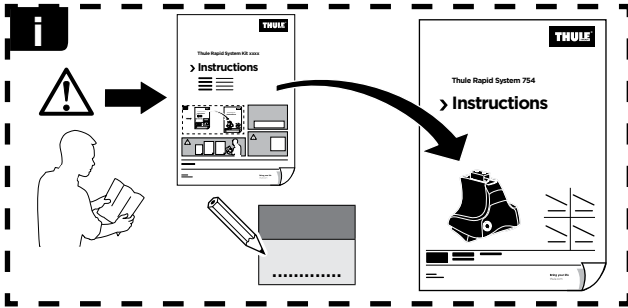

Thule Rapid System Kit 1584

> Instructions

HYUNDAI ix20, 5-dr Hatchback, 10-

HYUNDAI ix20, 5-dr Hatchback, 10- (with glass roof)

KIA Venga, 5-dr Hatchback, 10-

KIA Venga, 5-dr Hatchback, 10- (with glass roof)

ISO 11154-E

141584

C.20120627
519-1584-02

Bring your life

thule.com

168 x2

204 x1

206 x1